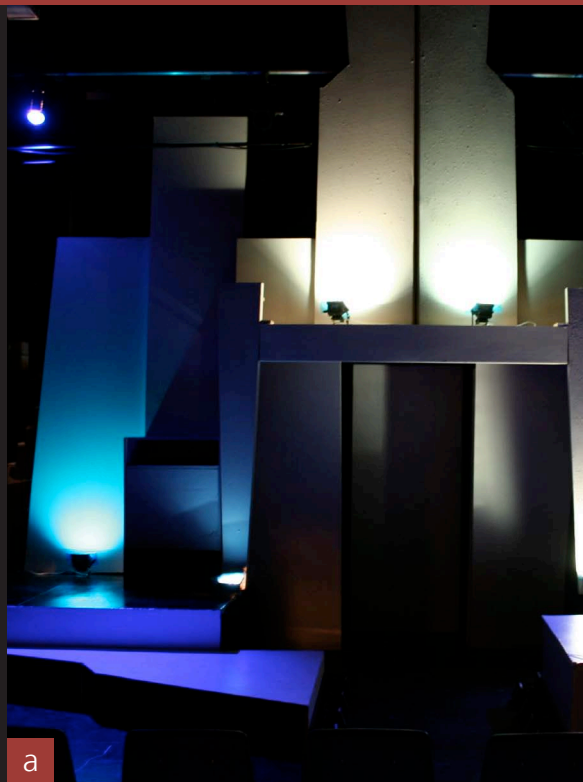

Interior

Creating interior spaces from Moroccan garden through to shabby chic, Studio Seven designs interiors to suit any space.

Our expertise in theatre design and designing sets for stage informs our interior work where we specialise in designing and fabrication. From bespoke prints on floors through to CNC cut table tops and hand crafted seating units.

We love lighting. Working in the theatre means it's integral to all we do whether its setting the mood or creating a one off centre piece.

a