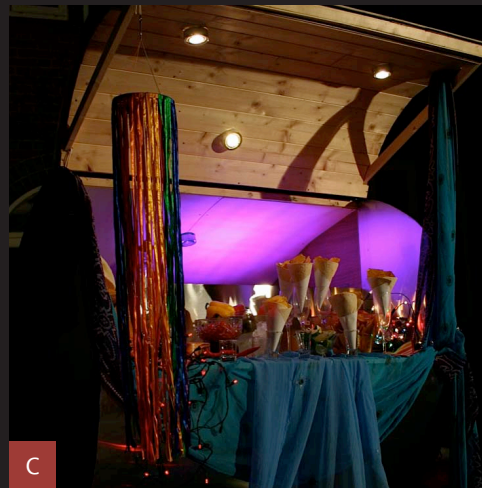

Our Campers

At present we have a purple production camper 'Rhubarb' - fitted out with kitchen, PA system, DVD player, dropped low with tinted windows.

Rhubarb has been used for photo shoots and appeared on the Channel 4 at V festival.

Our first camper "Filmore" was rescued from a field and after a full bespoke re-fit turned from a deep rusty red into a vibrant turquoise - She was talent spotted on the street and snapped up.

"For a photo shoot and special promotion 'Rhubarb' got her own teardrop trailer".

Iconic, Functional and fun, Our VW evokes the spirit of what we do at Studio Seven.

a

b

c

d

e

f

g

b Rhubarb's bespoke trim.

c Our teardrop trailer.

e Filmore - our first camper.

f 'Surfbordeo' lighting and DVD roof panel.